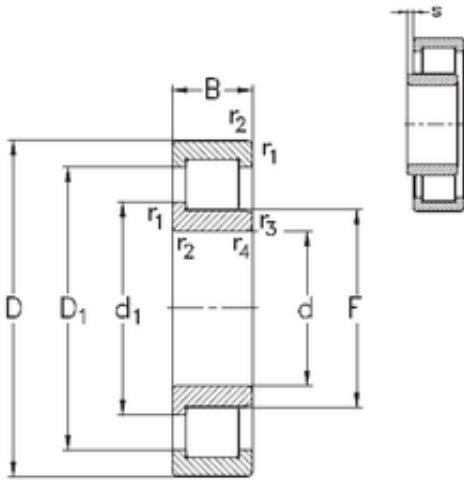

NJ319-E-MA6 NKE Cylindrical Roller Bearings

Bearing No. NJ319-E-MA6

Size	95x200x45 mm
Bore Diameter	95 mm
Outer Diameter	200 mm
Width	45 mm
d	95 mm
F	121,5 mm
D	200 mm
B	45 mm
C	45 mm
r1 min.	3 mm
r2 min.	3 mm
r3 min.	3 mm
r4 min.	3 mm
S	1,4 mm
Weight	6,3 Kg
Basic dynamic load rating (C)	374 kN
Basic static load rating (C0)	389 kN

NJ319-E-MA6 Bearing 2D drawings and 3D CAD models